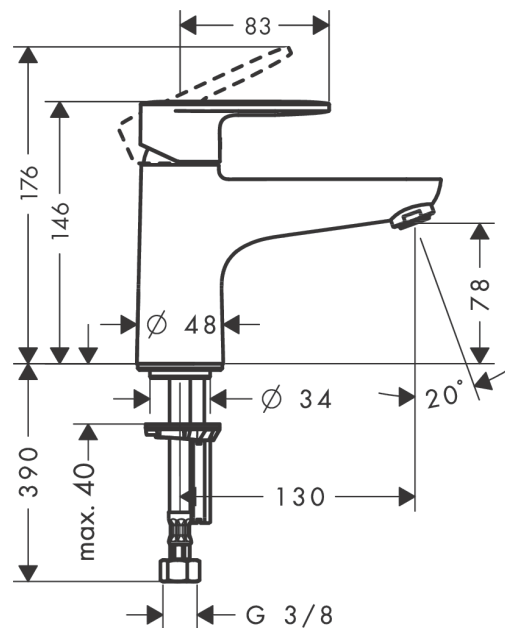

Vernis Blend

Single lever bath mixer Monotrou

Surfaces: **Chrome** Article Number: **71443000**

Description

product features

- 1 function
- projection 130 mm
- connection type: G 3/8 connections
- spray type mixer: normal spray
- maximum flow rate at 3 bar: 20 l/min
- ceramic cartridge
- temperature limitation adjustable
- connection dimension: DN15

Product image

Scale drawing

Flowchart